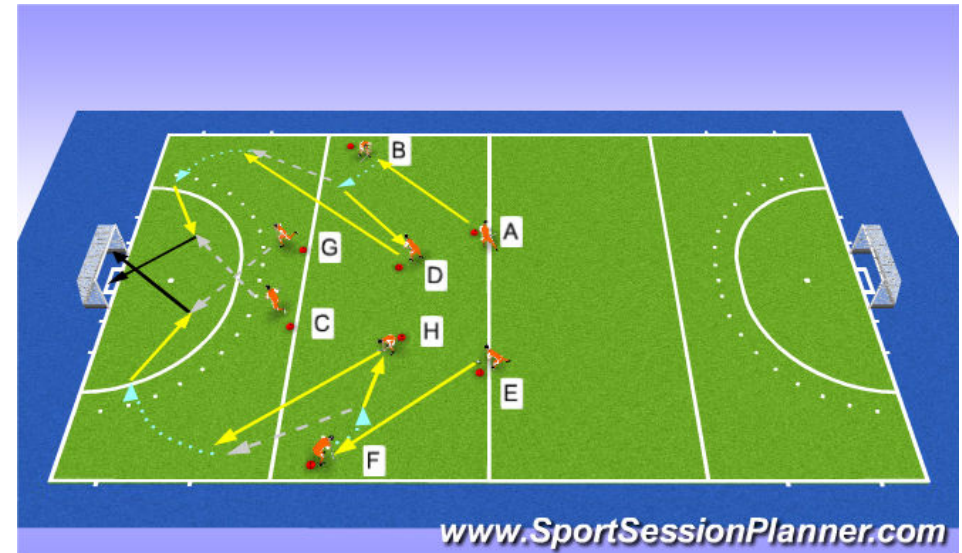

# Trimhockey WK48

Category: Tactical: Offensive (Even Numbers)

Difficulty: Senior

Anton Visser, Bilthoven, Netherlands  
Individual-Adult Member

Screen 1 (15 mins)

Screen 2 (15 mins)

Screen 3 (15 mins)

Screen 4 (15 mins)