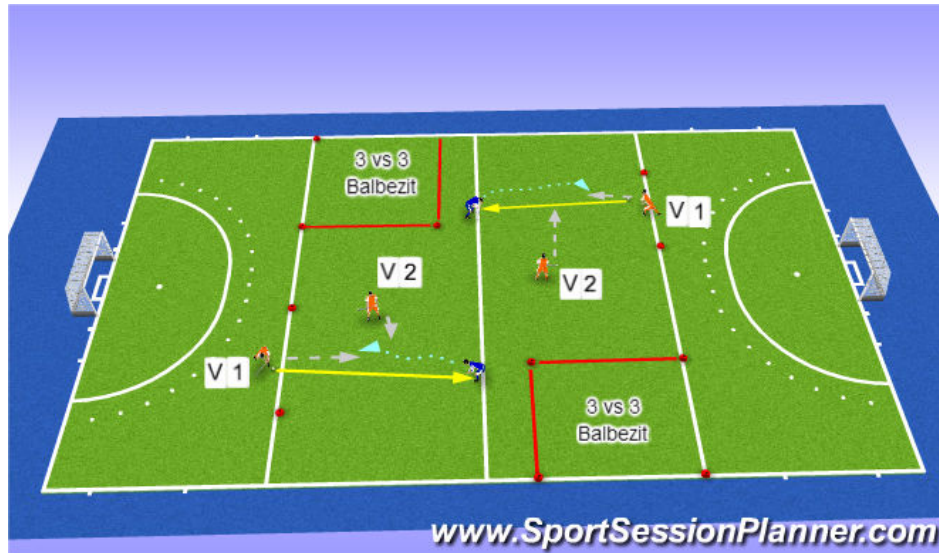

# Trimhockey WK48

Category: Tactical: Offensive (Even Numbers)

Difficulty: Senior

Anton Visser, Bilthoven, Netherlands  
Individual-Adult Member

Screen 1 (15 mins)

Screen 2 (15 mins)

Screen 3 (15 mins)

Screen 4 (15 mins)