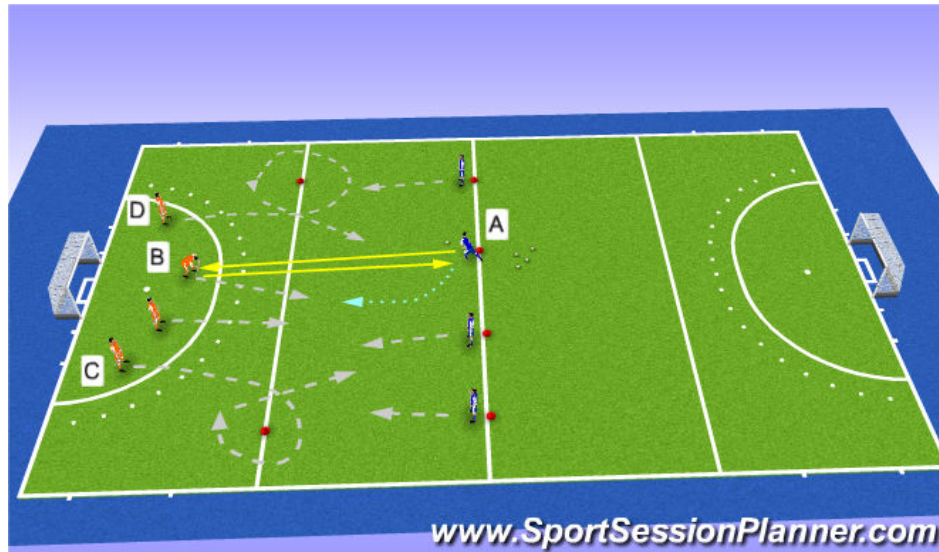

# Trimhockey WK48

Category: Tactical: Offensive (Even Numbers)

Difficulty: Senior

Anton Visser, Bilthoven, Netherlands  
Individual-Adult Member

Screen 1 (15 mins)

Screen 2 (15 mins)

Screen 3 (15 mins)

Screen 4 (15 mins)